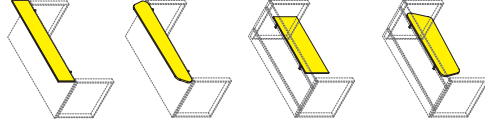

Schermi divisorii e modesty panel

Divider screens and modesty panel / Pantallas divisorias y panel modesty / Cloisons de séparation et panneaux modesty